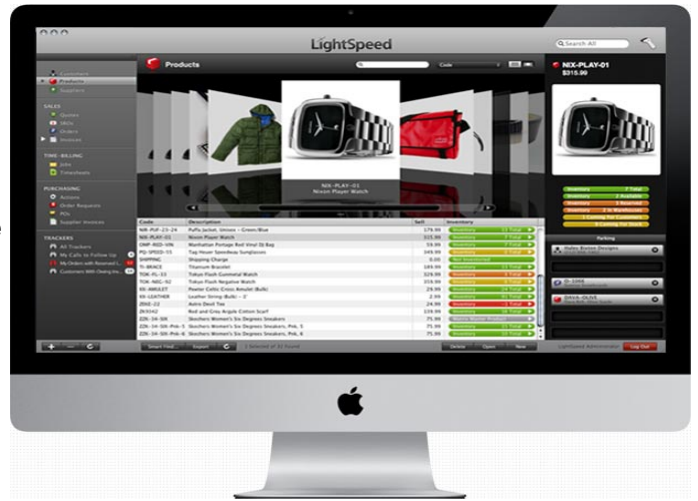

LightSpeed Retail

The Complete Retail Solution

LightSpeed offers a powerful range of sales workflows in a complete retail solution for iGeneration retailers. Experience innovative front-counter POS and back-office management on [Mac](#), interactive selling on [iPad](#) and [Mobile](#), tightly-integrated [eCommerce](#), and scalable server technology that is multi-user, [multi-store](#), and extensible via a [developer API](#). Experience retail enlightenment.

LightSpeed for Mac

LightSpeed is the next generation Point of Sale system that combines Mac innovation with powerful business logic to offer comprehensive and easy to use tools for retail stores. LightSpeed's streamlined interface gives a clear overview of your single or multi-store operations, saving you time and giving you absolute control over your business.

Your POS, Your Way

With a back-office Browser that simplifies purchasing and inventory management, a touchscreen-optimized POS for fast front-counter sales, and tightly integrated eCommerce solutions for selling online, LightSpeed is your POS, your way.