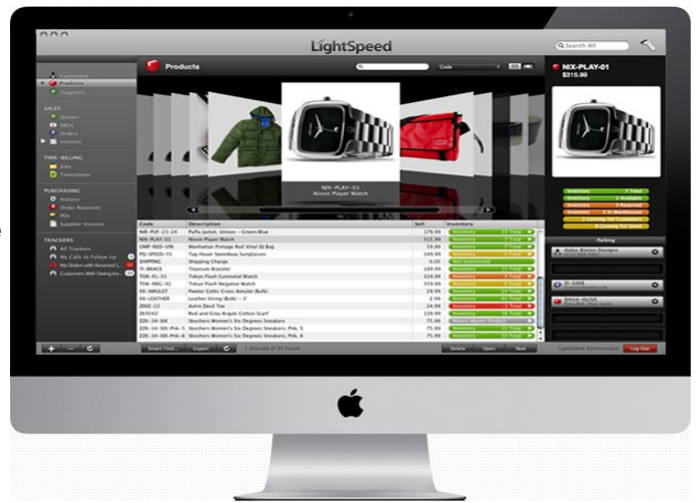

LightSpeed Retail

The Complete Retail Solution

LightSpeed offers a powerful range of sales workflows in a complete retail solution for iGeneration retailers. Experience innovative front-counter POS and back-office management on [Mac](#), interactive selling on [iPad](#) and [Mobile](#), tightly-integrated [eCommerce](#), and scalable server technology that is multi-user, [multi-store](#), and extensible via a [developer API](#). Experience retail enlightenment.

LightSpeed for Mac

LightSpeed is the next generation Point of Sale system that combines Mac innovation with powerful business logic to offer comprehensive and easy to use tools for retail stores. LightSpeed's streamlined interface gives a clear overview of your single or multi-store operations, saving you time and giving you absolute control over your business.

Your POS, Your Way

With a back-office Browser that simplifies purchasing and inventory management, a touchscreen-optimized POS for fast front-counter sales, and tightly integrated eCommerce solutions for selling online, LightSpeed is your POS, your way.